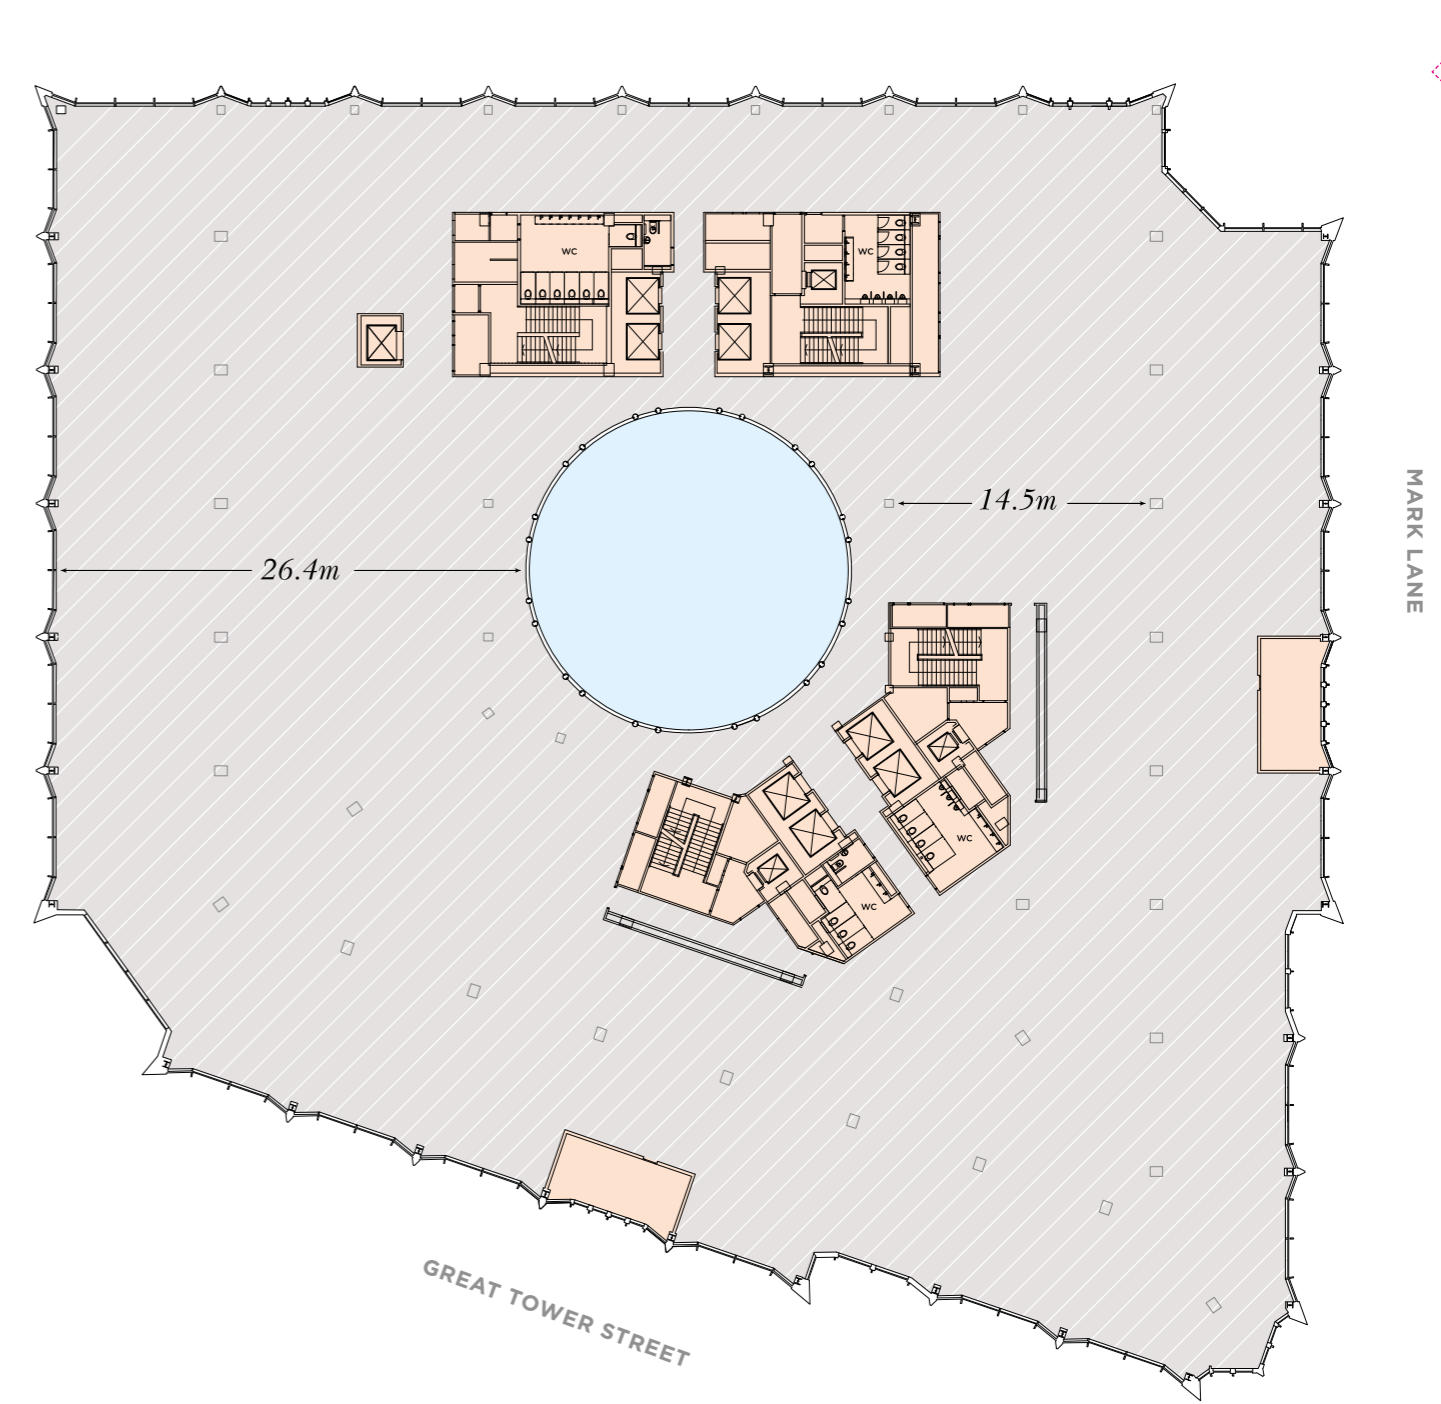

· THE MINSTER BUILDING ·  
LONDON

· THE MINSTER BUILDING ·  
LONDON

· SECOND FLOOR ·

OFFICE  
37,563 SQ FT

· THIRD FLOOR ·

OFFICE  
37,574 SQ FT

(Tab die-cut)

(Tab die-cut)

· THE MINSTER BUILDING ·  
LONDON

· THE MINSTER BUILDING ·  
LONDON

· FIFTH FLOOR ·

· SEVENTH FLOOR ·

OFFICE                      TERRACES  
30,451 SQ FT              4,187 SQ FT

OFFICE                      TERRACES  
22,996 SQ FT              1,754 SQ FT

- CORE
- OFFICE
- ATRIUM
- TERRACE

*Not to scale. For identification purpose only.*

- CORE
- OFFICE
- ATRIUM
- TERRACE

*Not to scale. For identification purpose only.*

(Tab die-cut)

(Tab die-cut)