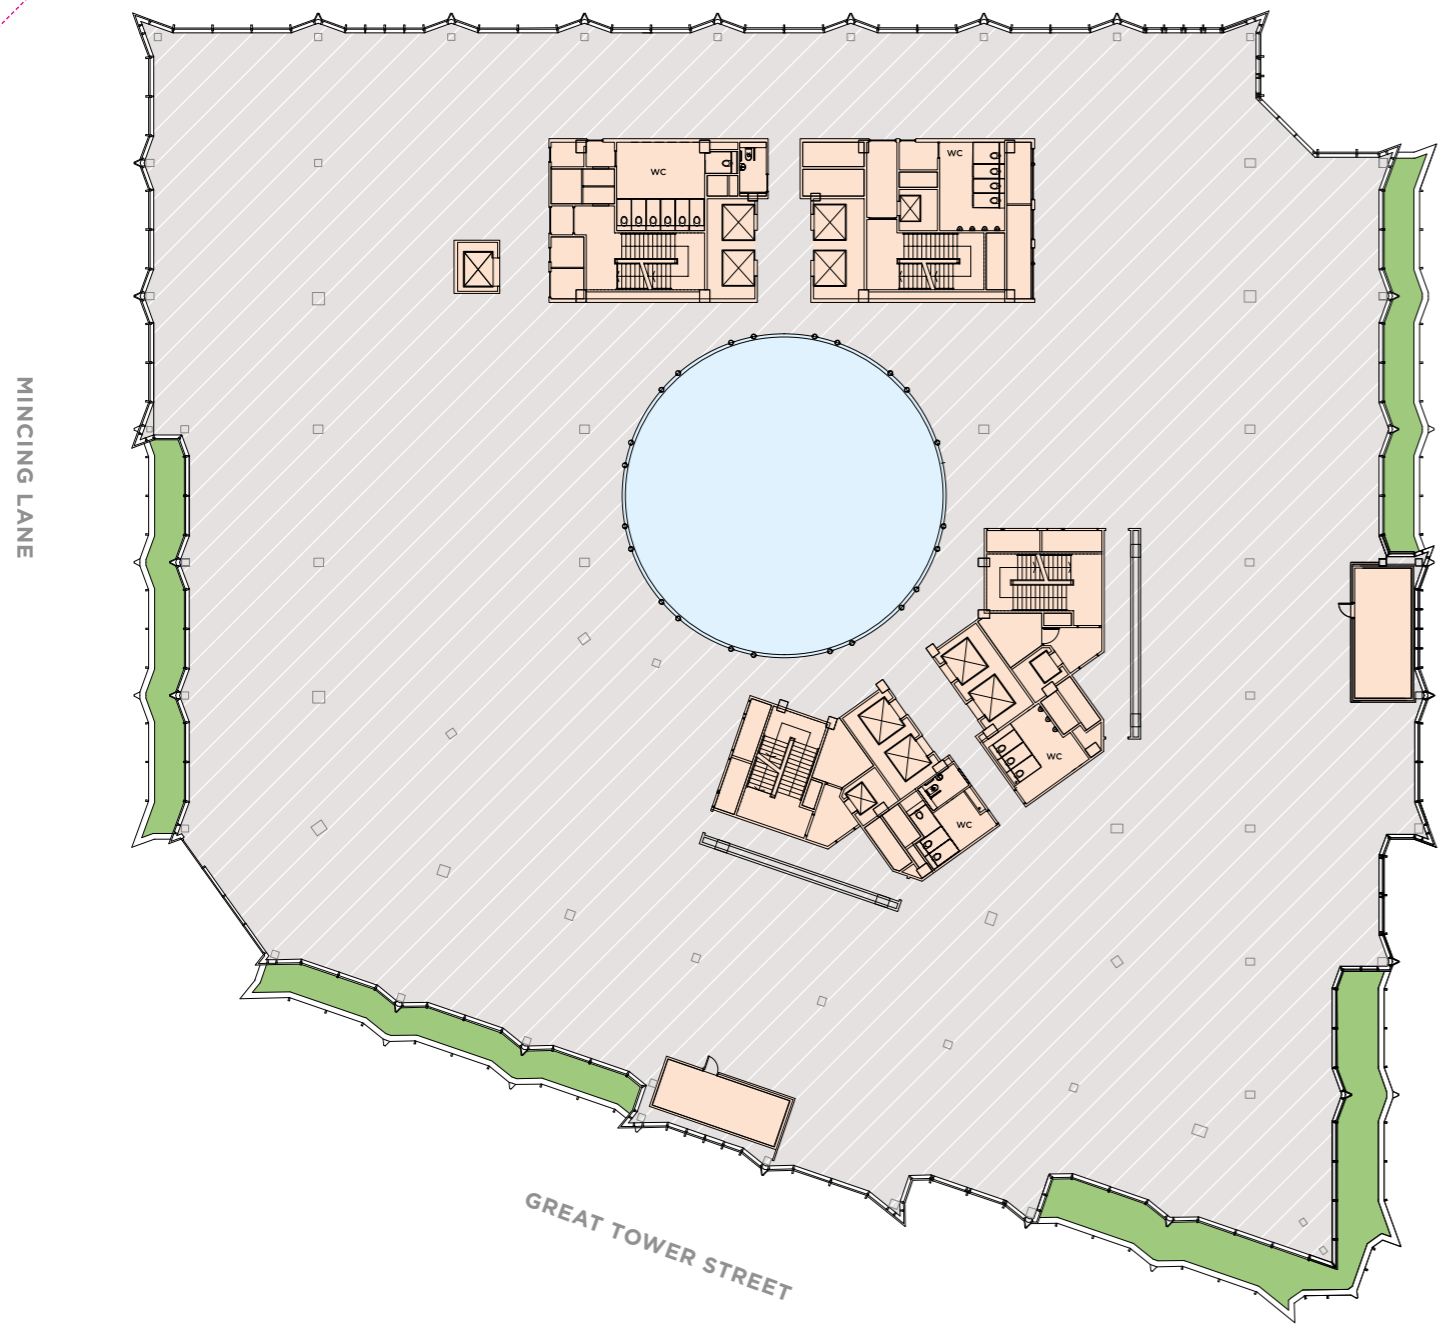

· THE MINSTER BUILDING ·  
LONDON

· THE MINSTER BUILDING ·  
LONDON

· SECOND FLOOR ·

OFFICE  
37,563 SQ FT

· THIRD FLOOR ·

OFFICE  
37,574 SQ FT

(Tab die-cut)

(Tab die-cut)

· THE MINSTER BUILDING ·  
LONDON

· THE MINSTER BUILDING ·  
LONDON

· FIFTH FLOOR ·

· SEVENTH FLOOR ·

OFFICE                      TERRACES  
30,451 SQ FT              4,187 SQ FT

OFFICE                      TERRACES  
22,996 SQ FT              1,754 SQ FT

- CORE
- OFFICE
- ATRIUM
- TERRACE

*Not to scale. For identification purpose only.*

- CORE
- OFFICE
- ATRIUM
- TERRACE

*Not to scale. For identification purpose only.*

(Tab die-cut)

(Tab die-cut)