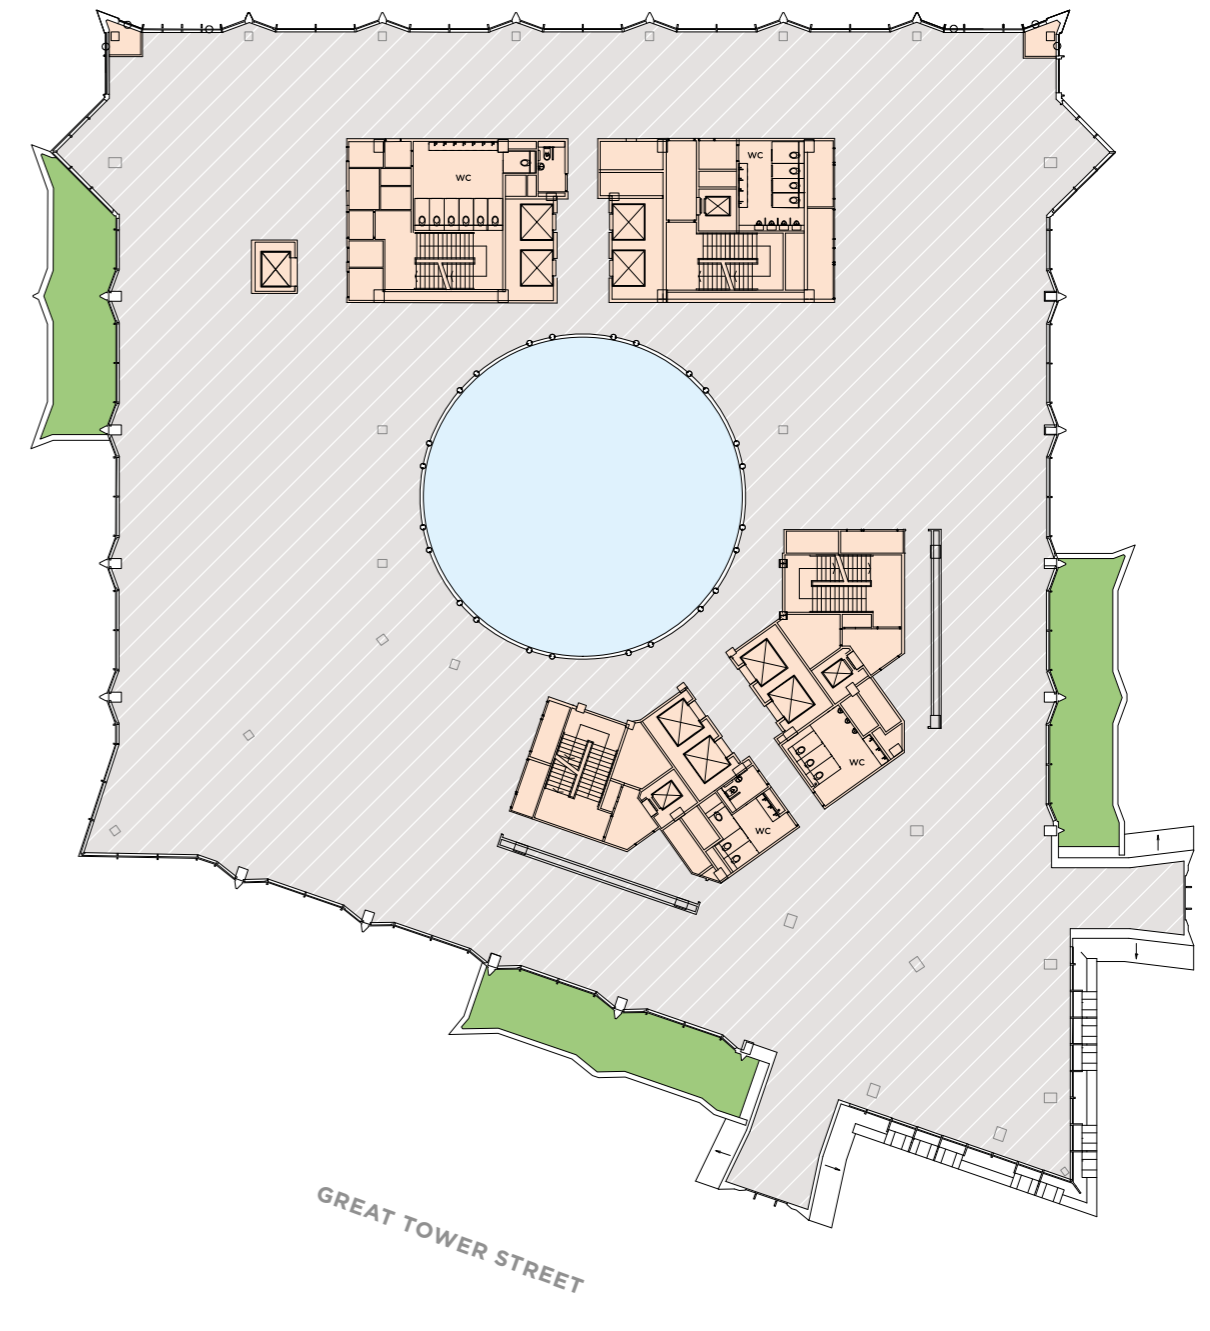

· THE MINSTER BUILDING ·  
LONDON

· THE MINSTER BUILDING ·  
LONDON

· SECOND FLOOR ·

OFFICE  
37,563 SQ FT

· THIRD FLOOR ·

OFFICE  
37,574 SQ FT

(Tab die-cut)

(Tab die-cut)

· THE MINSTER BUILDING ·  
LONDON

· THE MINSTER BUILDING ·  
LONDON

· FIFTH FLOOR ·

· SEVENTH FLOOR ·

OFFICE                      TERRACES  
30,451 SQ FT              4,187 SQ FT

OFFICE                      TERRACES  
22,996 SQ FT              1,754 SQ FT

- CORE
- OFFICE
- ATRIUM
- TERRACE

*Not to scale. For identification purpose only.*

- CORE
- OFFICE
- ATRIUM
- TERRACE

*Not to scale. For identification purpose only.*

(Tab die-cut)

(Tab die-cut)